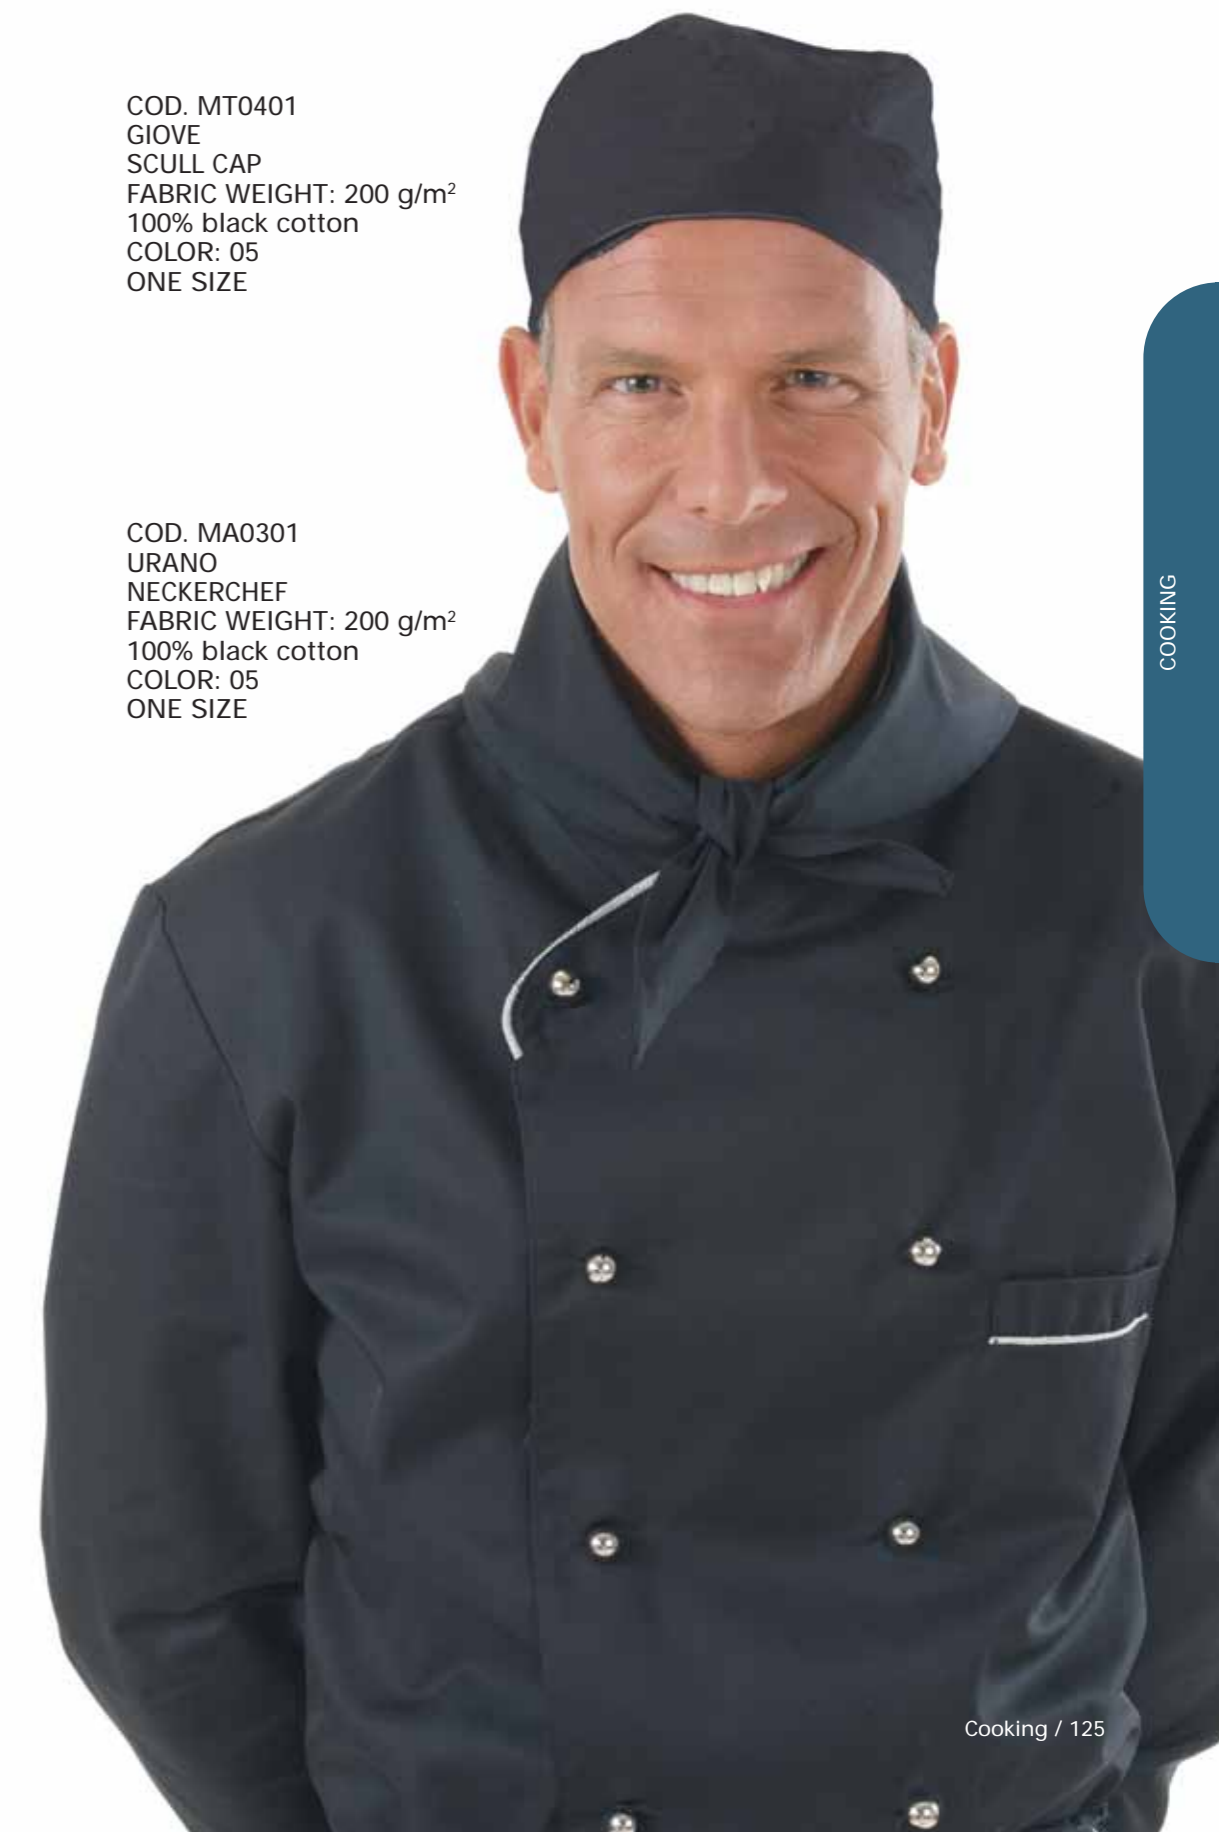

COD. MP0301
PLUTONE
CHEF SERVICE PANTS
FABRIC WEIGHT: 200 g/m²
100% black cotton
COLOR: 05
SIZE: XS - XXL

COD. MT0401
GIOVE
SCULL CAP
FABRIC WEIGHT: 200 g/m²
100% black cotton
COLOR: 05
ONE SIZE

COD. MA0301
URANO
NECKERCHEF
FABRIC WEIGHT: 200 g/m²
100% black cotton
COLOR: 05
ONE SIZE